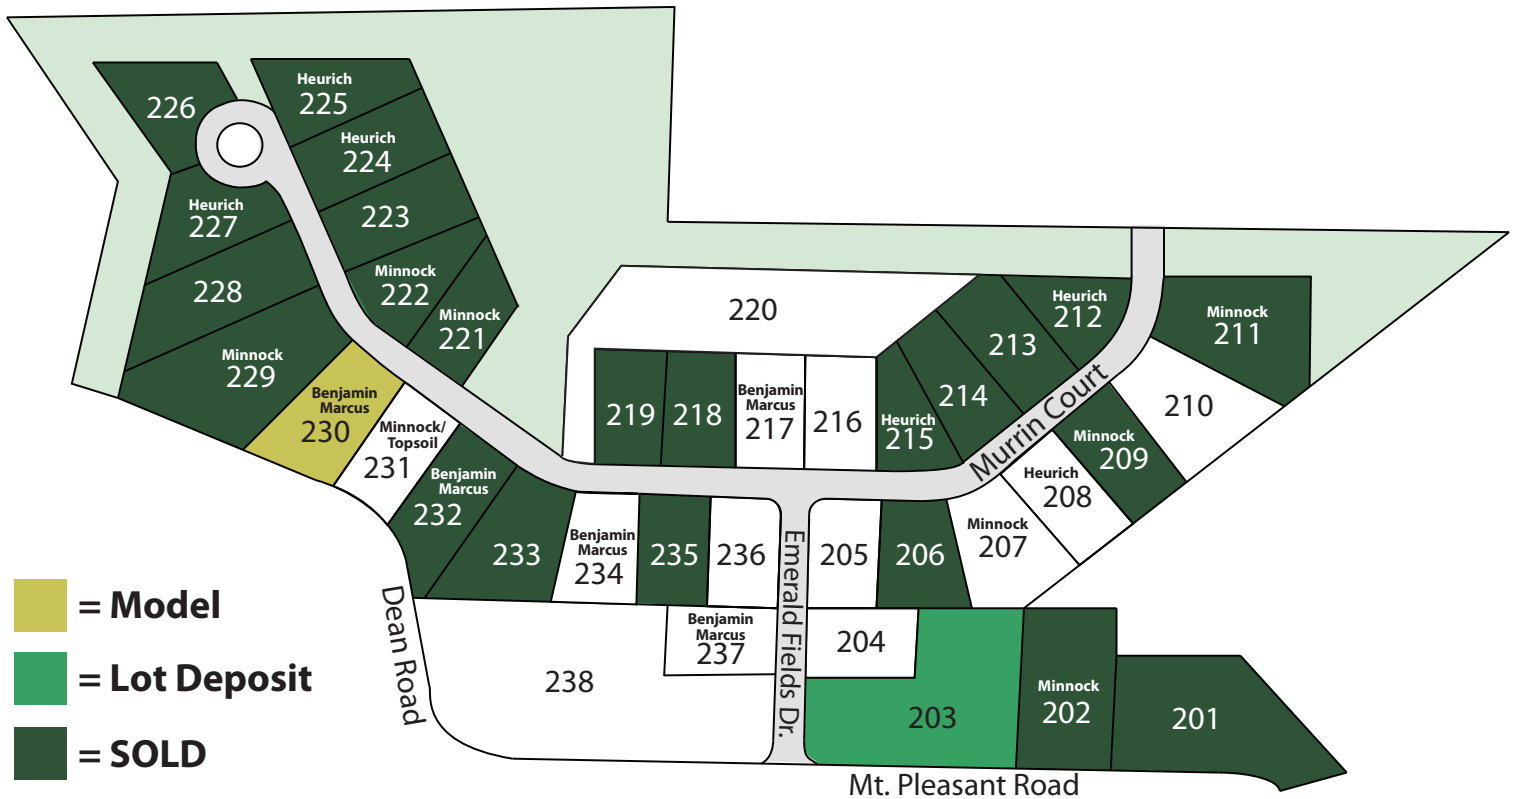

Plot Plan

For more information call Bridget Minnock
at (C) 412.849.2762 or (O) 724.776.3686
EmeraldFieldsatPine.com

BERKSHIRE HATHAWAY
HomeServices

The Preferred Realty